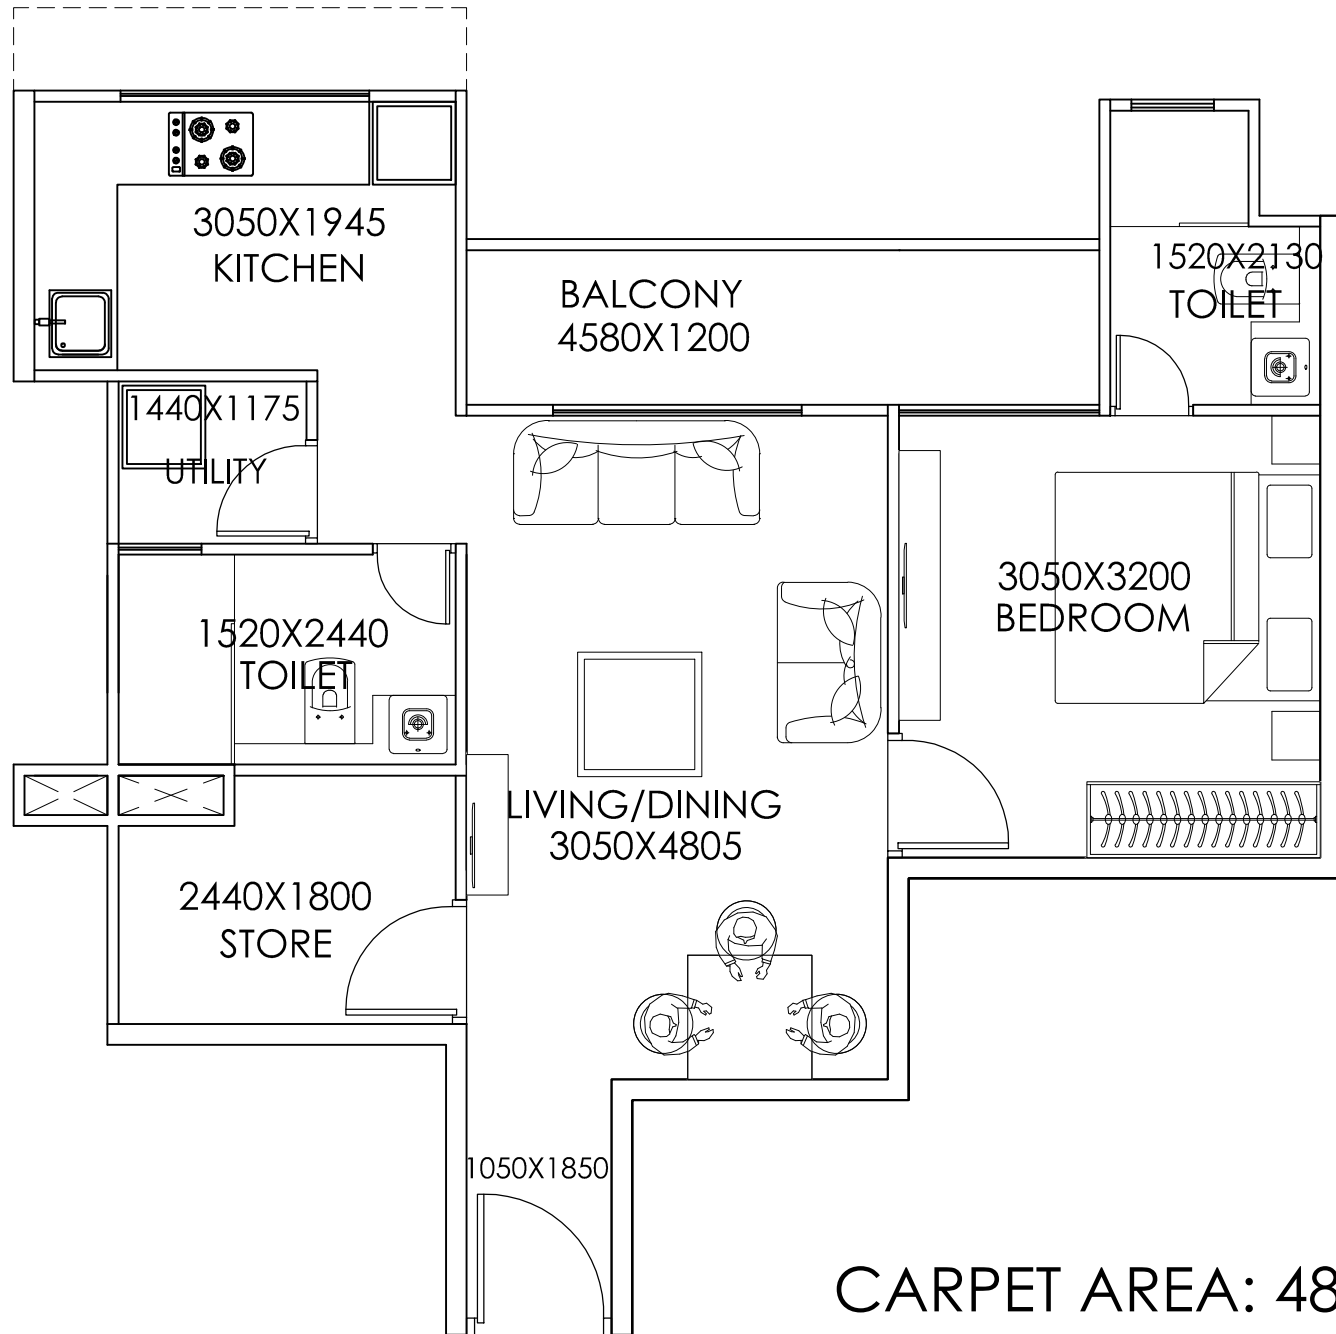

UNIT TYPE-1: 1BHK

CARPET AREA: 480.69 SQFT

BALCONY AREA: 77.39 SQFT

TYPE-1